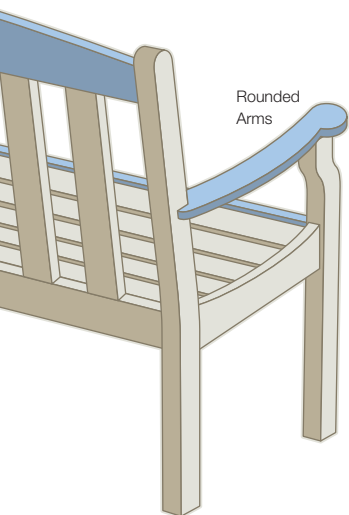

skyline collection

The Skyline Collection features a double curve (lower & top rail) and curved, rounded arms.