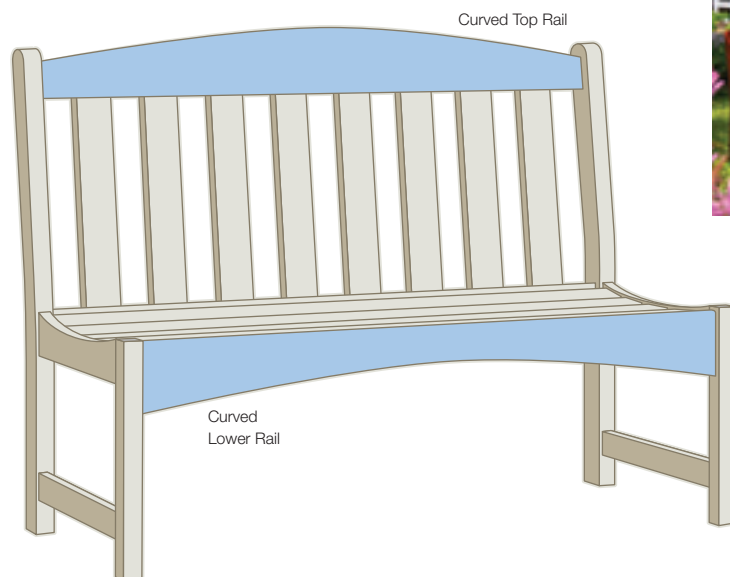

Accent Table
21"h x 16"d x 23"w - 23 lbs

skyline collection

Two Garden Chairs in Redwood, Double High Back Rocker in Redwood, 48" Coffee Table in Weatherwood

The Skyline Collection features a double curve (lower & top rail) and curved, rounded arms.