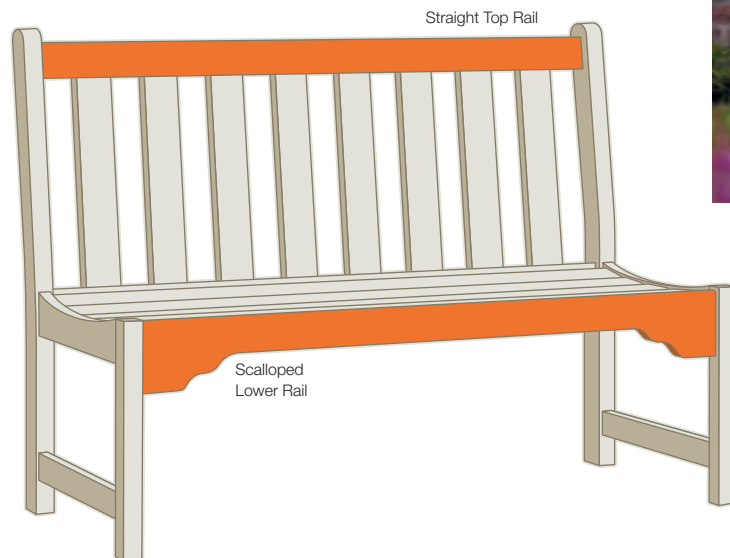

Backless Bench
17.5"h x 19"d x 36"w-33 lbs - 17.5" seat
48"w-41 lbs
60"w-53 lbs

Coffee Table
17.5"h x 19"d x 36"w-33 lbs
48"w-41 lbs
60"w-53 lbs

Accent Table
21"h x 16"d x 23"w - 23 lbs

horizon collection

48" Park Bench in Sky Blue, two High Back Rockers in Lilac, Accent Table in White

Straight
Arms

Straight Top Rail

Scalloped
Lower Rail

The Horizon Collection features a scalloped lower rail, straight top rail and arms.