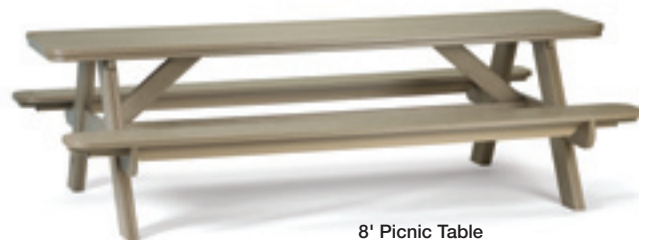

picnic tables

6' Picnic Table in Black/Weatherwood multi-color

Picnic tables can be ordered with an optional umbrella hole at an additional cost. Please specify at time of order.

6' Picnic Table
33"h x 59"d x 72"w - 168 lbs
17.5" seat