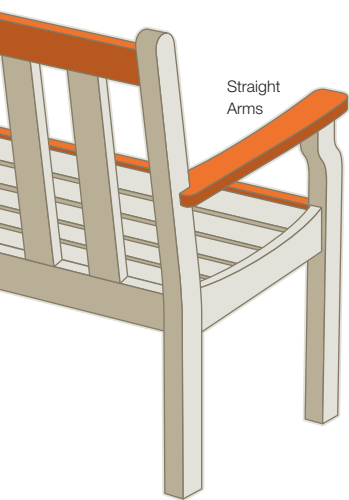

Backless Bench
17.5"h x 19"d x 36"w-33 lbs - 17.5" seat
48"w-41 lbs
60"w-53 lbs

Coffee Table
17.5"h x 19"d x 36"w-33 lbs
48"w-41 lbs
60"w-53 lbs

Accent Table
21"h x 16"d x 23"w - 23 lbs

horizon collection

48" Park Bench in Sky Blue, two High Back Rockers in Lilac, Accent Table in White

Straight
Arms

Straight Top Rail

Scalloped
Lower Rail

The Horizon Collection features a scalloped lower rail, straight top rail and arms.