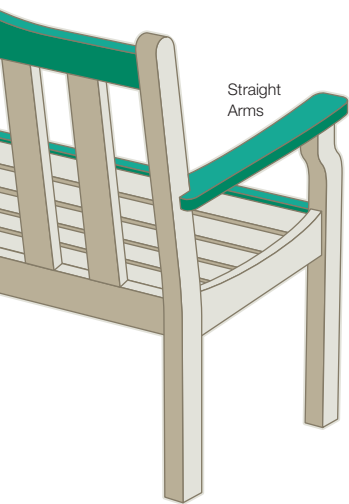

Accent Table
21"h x 16"d x 23"w
23 lbs

Windsail Footrest
14.5"h x 24"d x 22"w
19 lbs

Leisure Footrest
14.5"h x 24"d x 22"w
19 lbs

adirondack rockers

Shoreline Adirondack Rocker
40.5"h x 34"d x 31"w - 54 lbs - 18" seat height

Fanback Adirondack Rocker
40.5"h x 34"d x 31"w - 54 lbs - 18" seat height

Coastal Adirondack Rocker
41.5"h x 34"d x 31"w - 50 lbs - 18" seat height

ridgeline collection

48" Coffee Table in Forest Green, High Back Rocker in Cedar/Forest Green multi-color, 48" Garden Bench in Cedar/Forest Green multi-color

Straight Arms

Curved Top Rail

Scalloped Lower Rail

The Ridgeline Collection features a scalloped lower rail, curved top rail and straight arms.

High Back Rocker
47"h x 31"d x 25"w
44 lbs - 14.5" seat

Gliding Bench
36"h x 23"d x 36"w-66 lbs - 17.5" seat
48"w-83 lbs
60"w-93 lbs