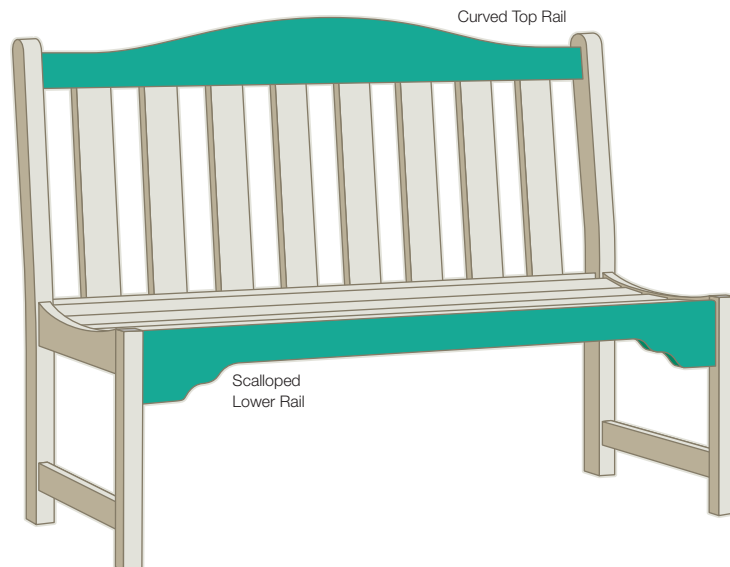

Fanback Adirondack Rocker
40.5"h x 34"d x 31"w - 54 lbs - 18" seat height

Coastal Adirondack Rocker
41.5"h x 34"d x 31"w - 50 lbs - 18" seat height

ridgeline collection

48" Coffee Table in Forest Green, High Back Rocker in Cedar/Forest Green multi-color, 48" Garden Bench in Cedar/Forest Green multi-color

Straight Arms

Curved Top Rail

Scalloped Lower Rail

The Ridgeline Collection features a scalloped lower rail, curved top rail and straight arms.

High Back Rocker
47"h x 31"d x 25"w
44 lbs - 14.5" seat

Gliding Bench
36"h x 23"d x 36"w-66 lbs - 17.5" seat
48"w-83 lbs
60"w-93 lbs